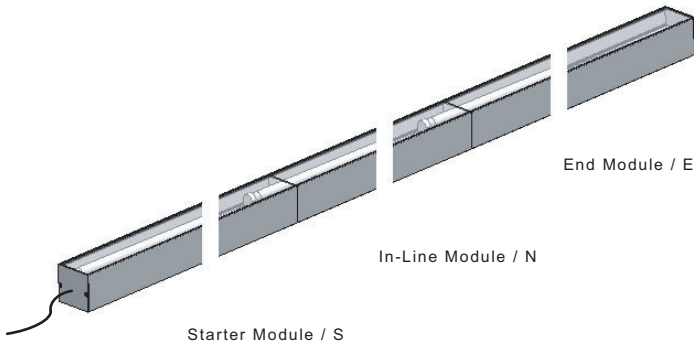

CF6C - T5 linear coving lighting system

An efficient high output, linear lighting system. T5 fluorescent tubes are set within the 63x63mm aluminium profile and overlapped to ensure a continuous wash of light with no dark spots and a neat, easy to clean installation.

Electronic high frequency ballasts give a flicker free start and long lamp life with optional 1-10V dimming. White reflectors mean that light output is broad and diffused.