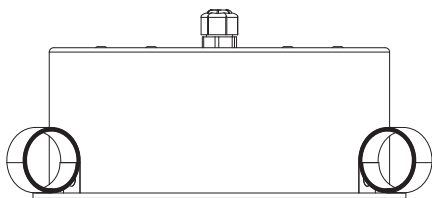

### SR14 LED CRI Downlighter

Recessed 16W LED Down Light for lighting internally. Using opalized glass and selected LEDs to create warm white light with high colour rendering index .

Utilising three constant force springs for ease of installation.

The fitting emits a broad wash of diffused light with 100 lux at 1m.

Use with 1W (350mA) TXDL20 driver.  
See catalogue (edition 9) page 86 - 89 for wiring diagrams and driver specification.

**IP54**