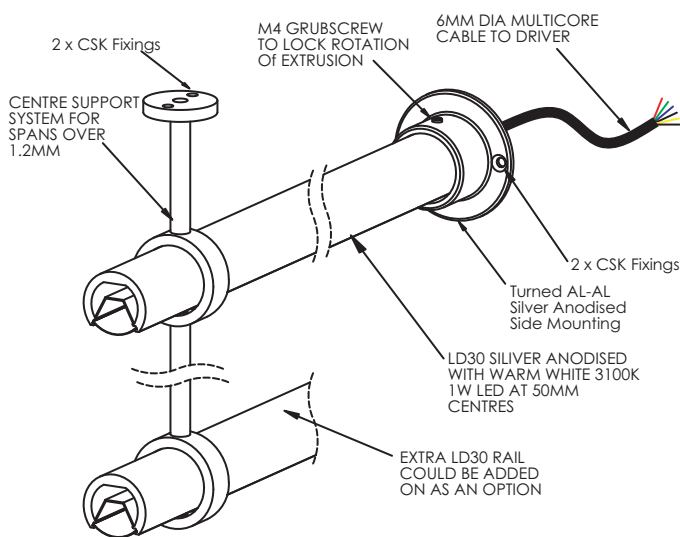

LED

LightGraphix

20 Bourne Road Ind. Park, Crayford, Kent DA1 4BZ

LD30/HR LED Lit Hanging Rail for Wardrobes

1W LED with 50mm spacing designed to fit inside wardrobes with light output of 1300 lumens per meter.

Use with remote (350mA) dimmable Drivers. TXDL20 1-10V dimmable drivers. (1-10V dimming requires separate control circuit to driver.

See catalogue (edition 9) page 86 - 89 for wiring diagrams and drivers.

Options for LED Lit Hanging Rail

LED Spacing	Suffix
50mm	/50
75mm	/75

LED Colour	Suffix
Warm white (3000K)	/LWW
Cool White (4500K)	/LW
Blue	/LB
Green	/LG
Red	/LR
Amber	/LA

LD30 Lit hanging rail for wardrobes finish options

Silver anodised
Black anodised

Fixing Details / sizes for LD30 Lit hanging rail

Options: -

For span over 1.2M. Centre support will be needed.