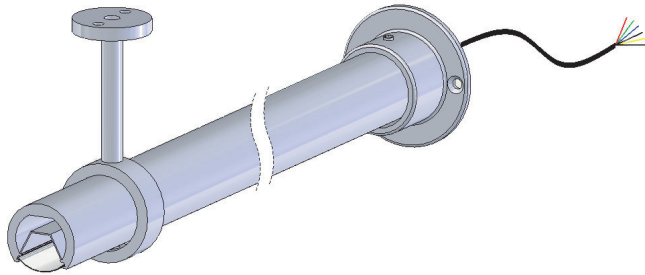

LED

LightGraphix

20 Bourne Road Ind. Park, Crayford, Kent DA1 4BZ

LD30/HR LED Lit Hanging Rail for Wardrobes

1W LED with 50mm spacing designed to fit inside wardrobes with light output of 1300 lumens per meter.

Use with remote (350mA) dimmable Drivers. TXDL20 1-10V dimmable drivers. (1-10V dimming requires separate control circuit to driver.

See catalogue (edition 9) page 86 - 89 for wiring diagrams and drivers.

Options for LED Lit Hanging Rail

LED Spacing	Suffix
50mm	/50
75mm	/75

LED Colour	Suffix
Warm white (3000K)	/LWW
Cool White (4500K)	/LW
Blue	/LB
Green	/LG
Red	/LR
Amber	/LA

LD30 Lit hanging rail for wardrobes finish options

Silver anodised
Black anodised

Fixing Details / sizes for LD30 Lit hanging rail

Options: -

For span over 1.2M. Centre support will be needed.