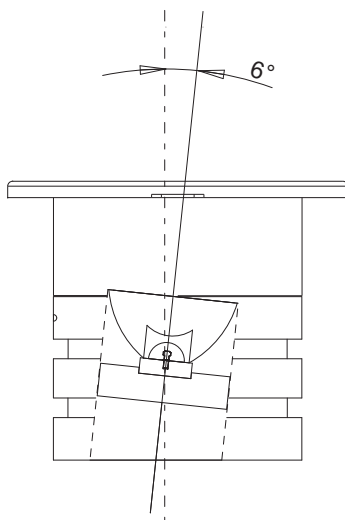

LD56T / LD256T

'Tilted' lens version for wall washing or column uplighter, works particularly well with a 6° lens.