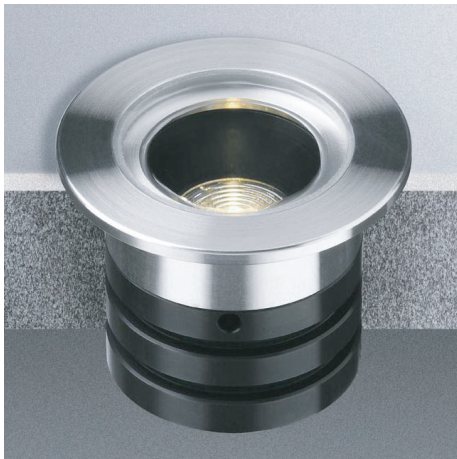

LED

LightGraphix

20 Bourne Road Ind. Park, Crayford, Kent DA1 4BZ

LD56 / LD256

Similar to LD46 but with 5mm Borofloat glass which is set in flush and creates a walkover fitting waterproof to IP68. A tougher fitting suitable for wet areas like steps up from a swimming platform

Use with 1W (350mA) or 2W (700mA) Drivers. See catalogue (edition 9) page 86 - 89 for wiring diagrams and drivers.

LD56T / LD256T

'Tilted' lens version for wall washing or column uplighter, works particularly well with a 6° lens.

IP 68
Options for LD56 / LD256 / LD256T / LD256T**Lens + LED Options****Suffix**

1W 350mA LED	LD56 / LD56T
2W 700mA LED	LD256 / LD256T
6° spot lens	/06
15° flood lens	/15
8 x 25° fresnel 'spreader' lens	/85

LED Colour**Suffix**

Warm white (3000K)	/LWW
White (5000K)	/LW
Blue	/LB
Green	/LG
Red	/LR
Amber	/LA

Bezel finish options

Stainless steel 316 (Standard)
Polished stainless steel
Powder coated white / black