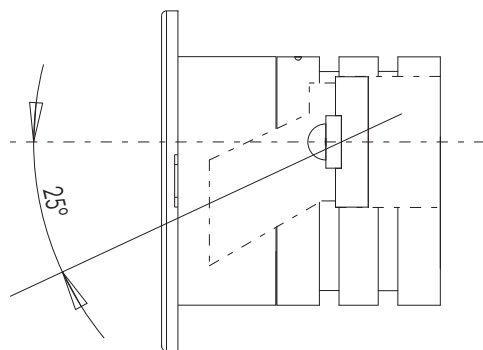

LED

LightGraphix

20 Bourne Road Ind. Park, Crayford, Kent DA1 4BZ

LD57 / LD257

Minimum glare waterproof step light or bulkwark mounted yacht decklight with 5mm Borofloat glass. The LED is hidden from view by an aluminium shield behind half the glass and whilst the lack of a lens means output is lower, it is adequate for gentle deck and step lighting without glare from the lightsource.

Use with 1W (350mA) or 2W (700mA) Drivers. See catalogue (edition 9) page 86 - 89 for wiring diagrams and drivers.

Angled glare shield.

  **IP 68**

Options for LD57 / LD257

Lens + LED Options	Suffix
--------------------	--------